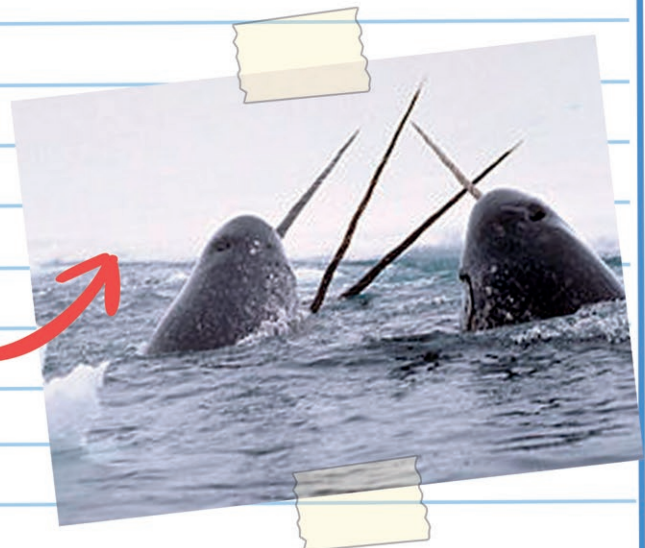

Narwhal Whale

The narwhal is a medium-sized toothed whale that lives in the Arctic.

They can live to be up to 50 years old.

It has a long tusk which can measure up to 3.1m.

A narwhal can measure between 3.95 - 5.5m and weighs between 800 - 1,600kg.

Did You Know?

The male narwhals use their long tusks to duel in the summer feeding ground.

Arctic Fox

Arctic foxes will eat any small animals, such as lemmings and voles.

If food is scarce the fox will scavenge leftovers from other animals, such as the polar bear.

An arctic fox can weigh between 3 - 8kg and measures approximately 46 - 68cm.

Arctic foxes have a thick warm coat which is brown in summer and white in winter. This means they can stay well camouflaged all year.

Did You Know?

A polar bear's paws prevent them from breaking through the ice and snow.