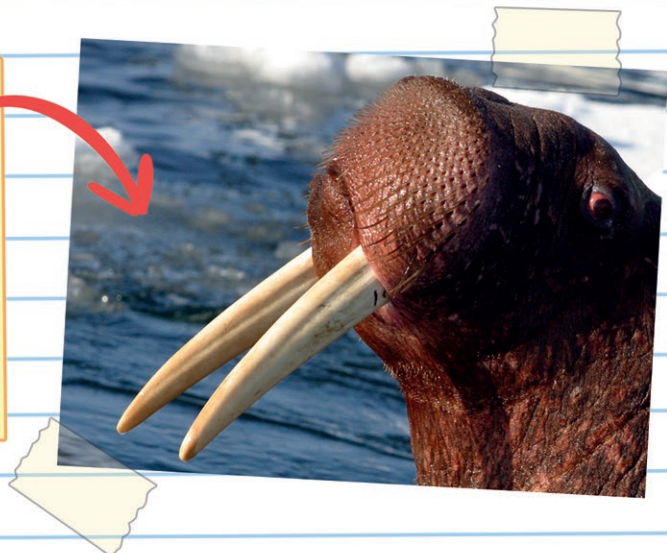

An arctic hare can weigh between 2.5–5.5kg and measures approximately 43 - 70cm.

It has a pure white coat in winter and a brown coat during the summertime. This helps to keep the hare camouflaged and helps to protect it during both seasons.

Did You Know?

The arctic hare's ears are small to help keep the hare warm during the cold winters.

Walrus

Walrus are the largest fin-footed mammals (pinnipeds) in the Arctic and Subarctic areas. Some males can weigh over 1,700kg.

Unlike other pinnipeds that have to drag their rear end along while walking, the walrus can walk on their hind fins.

Walrus use their tusks to help them climb out of the water and also to create breathing holes in the ice.

During the mating season bull walrus will use their tusks to fight and show their dominance.

Did You Know?

You can tell how old a walrus is by the number of rings you can find in a cross-section of its teeth.