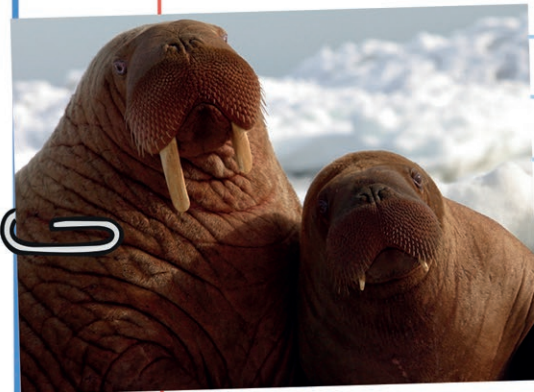

An arctic fox can weigh between 3 - 8kg and measures approximately 46 - 68cm.

Arctic foxes have a thick warm coat which is brown in summer and white in winter. This means they can stay well camouflaged all year.

Did You Know?

This fox's thick tail is very useful as warm cover in cold weather and also helps its balance.

Arctic Hare

The arctic hares lives on the rocky slopes and upland tundra of the Arctic. It can run up to 40 miles per hour.

An arctic hare can weigh between 2.5–5.5kg and measures approximately 43 - 70cm.

It has a pure white coat in winter and a brown coat during the summertime. This helps to keep the hare camouflaged and helps to protect it during both seasons.

Did You Know?

The arctic hare's ears are small to help keep the hare warm during the cold winters.

Walrus

Walrus are the largest fin-footed mammals (pinnipeds) in the Arctic and Subarctic areas. Some males can weigh over 1,700kg.