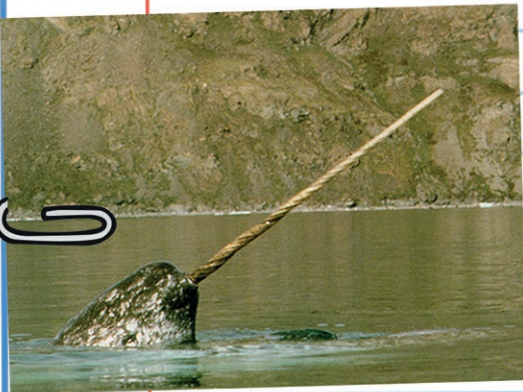

Narwhal Whale

The narwhal is a medium-sized toothed whale that lives in the Arctic.

They can live to be up to 50 years old.

It has a long tusk which can measure up to 3.1m.

A narwhal can measure between 3.95 - 5.5m and weighs between 800 - 1,600kg.

Did You Know?

The male narwhals use their long tusks to duel in the summer feeding ground.

Arctic Fox

Arctic foxes will eat any small animals, such as lemmings and voles.

If food is scarce the fox will scavenge leftovers from other animals, such as the polar bear.

An arctic fox can weigh between 3 - 8kg and measures approximately 46 - 68cm.

Arctic foxes have a thick warm coat which is brown in summer and white in winter. This means they can stay well camouflaged all year.

Did You Know?

A polar bear's paws prevent them from breaking through the ice and snow.